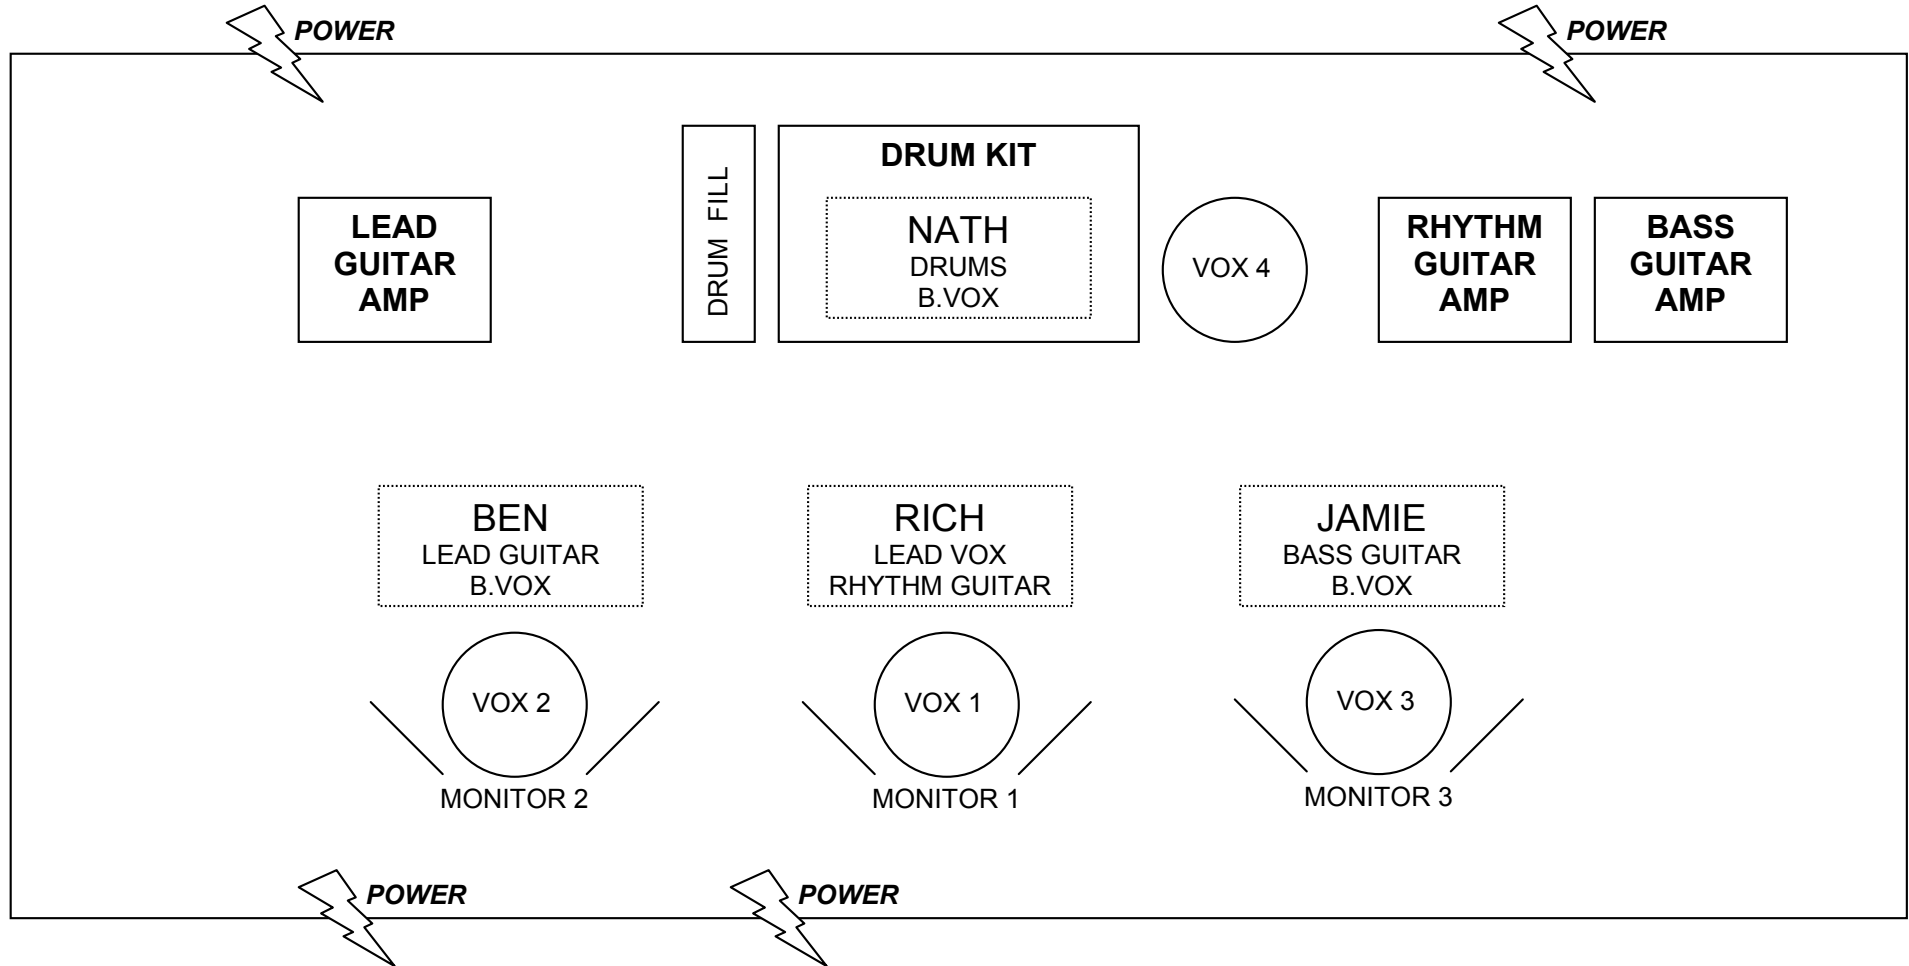

richlife

Stage Layout (Stage copy)

richlife

Stage Layout (Front of house copy)

richlife

Monitor Mixes

MONITOR 1	MONITOR 2
Predominantly VOX 1 Fair amount of VOX 4 Small amount of VOX 2 and RHYTHM GUITAR	Predominantly VOX 2 Fair amount of VOX 1 and VOX 4 Small amount of LEAD GUITAR, BASS GUITAR and KICK DRUM
MONITOR 3	DRUM FILL
Predominantly VOX 3 Fair amount of VOX 1 Small amount of BASS GUITAR, LEAD GUITAR and KICK DRUM	Fair amount of VOX 1, VOX 2, VOX 3, VOX 4, LEAD GUITAR, RHYTHM GUITAR and BASS GUITAR Small amount of DRUM KIT