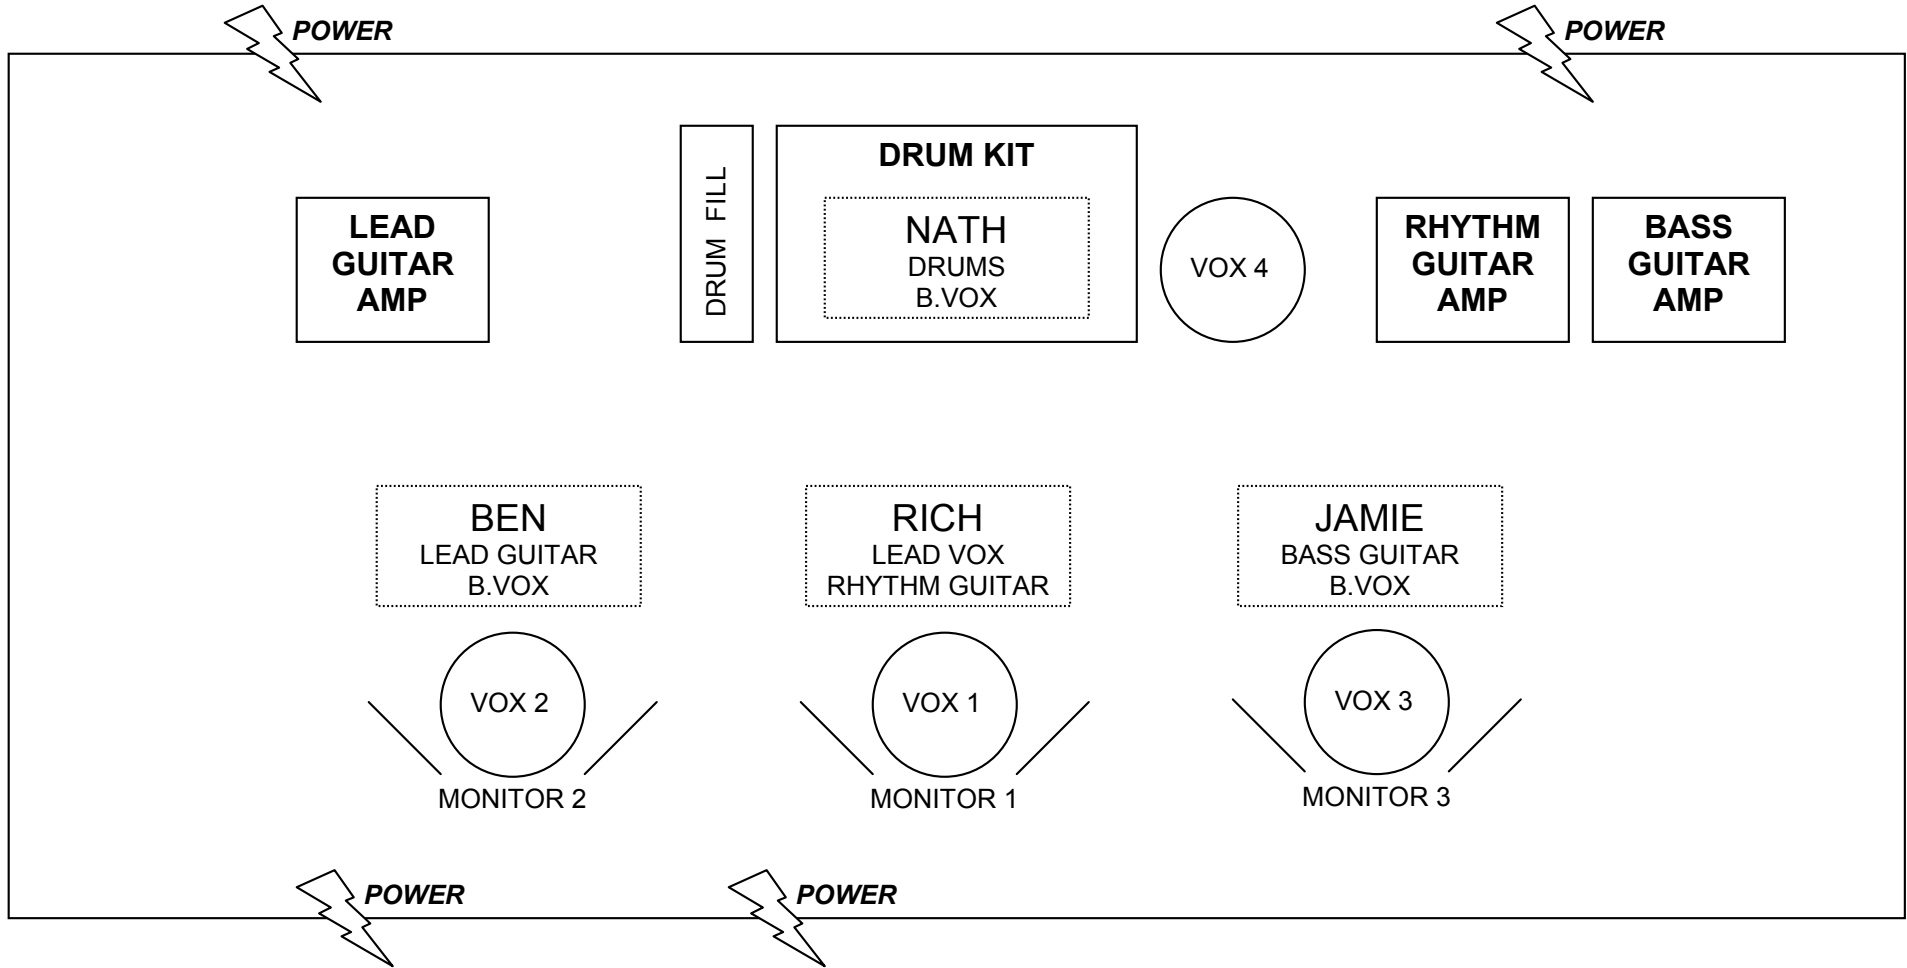

richlife

Stage Layout (Stage copy)

richlife

Stage Layout (Front of house copy)

richlife

Monitor Mixes

MONITOR 1	MONITOR 2
Predominantly VOX 1 Fair amount of VOX 4 Small amount of VOX 2 and RHYTHM GUITAR	Predominantly VOX 2 Fair amount of VOX 1 and VOX 4 Small amount of LEAD GUITAR, BASS GUITAR and KICK DRUM
MONITOR 3	DRUM FILL
Predominantly VOX 3 Fair amount of VOX 1 Small amount of BASS GUITAR, LEAD GUITAR and KICK DRUM	Fair amount of VOX 1, VOX 2, VOX 3, VOX 4, LEAD GUITAR, RHYTHM GUITAR and BASS GUITAR Small amount of DRUM KIT